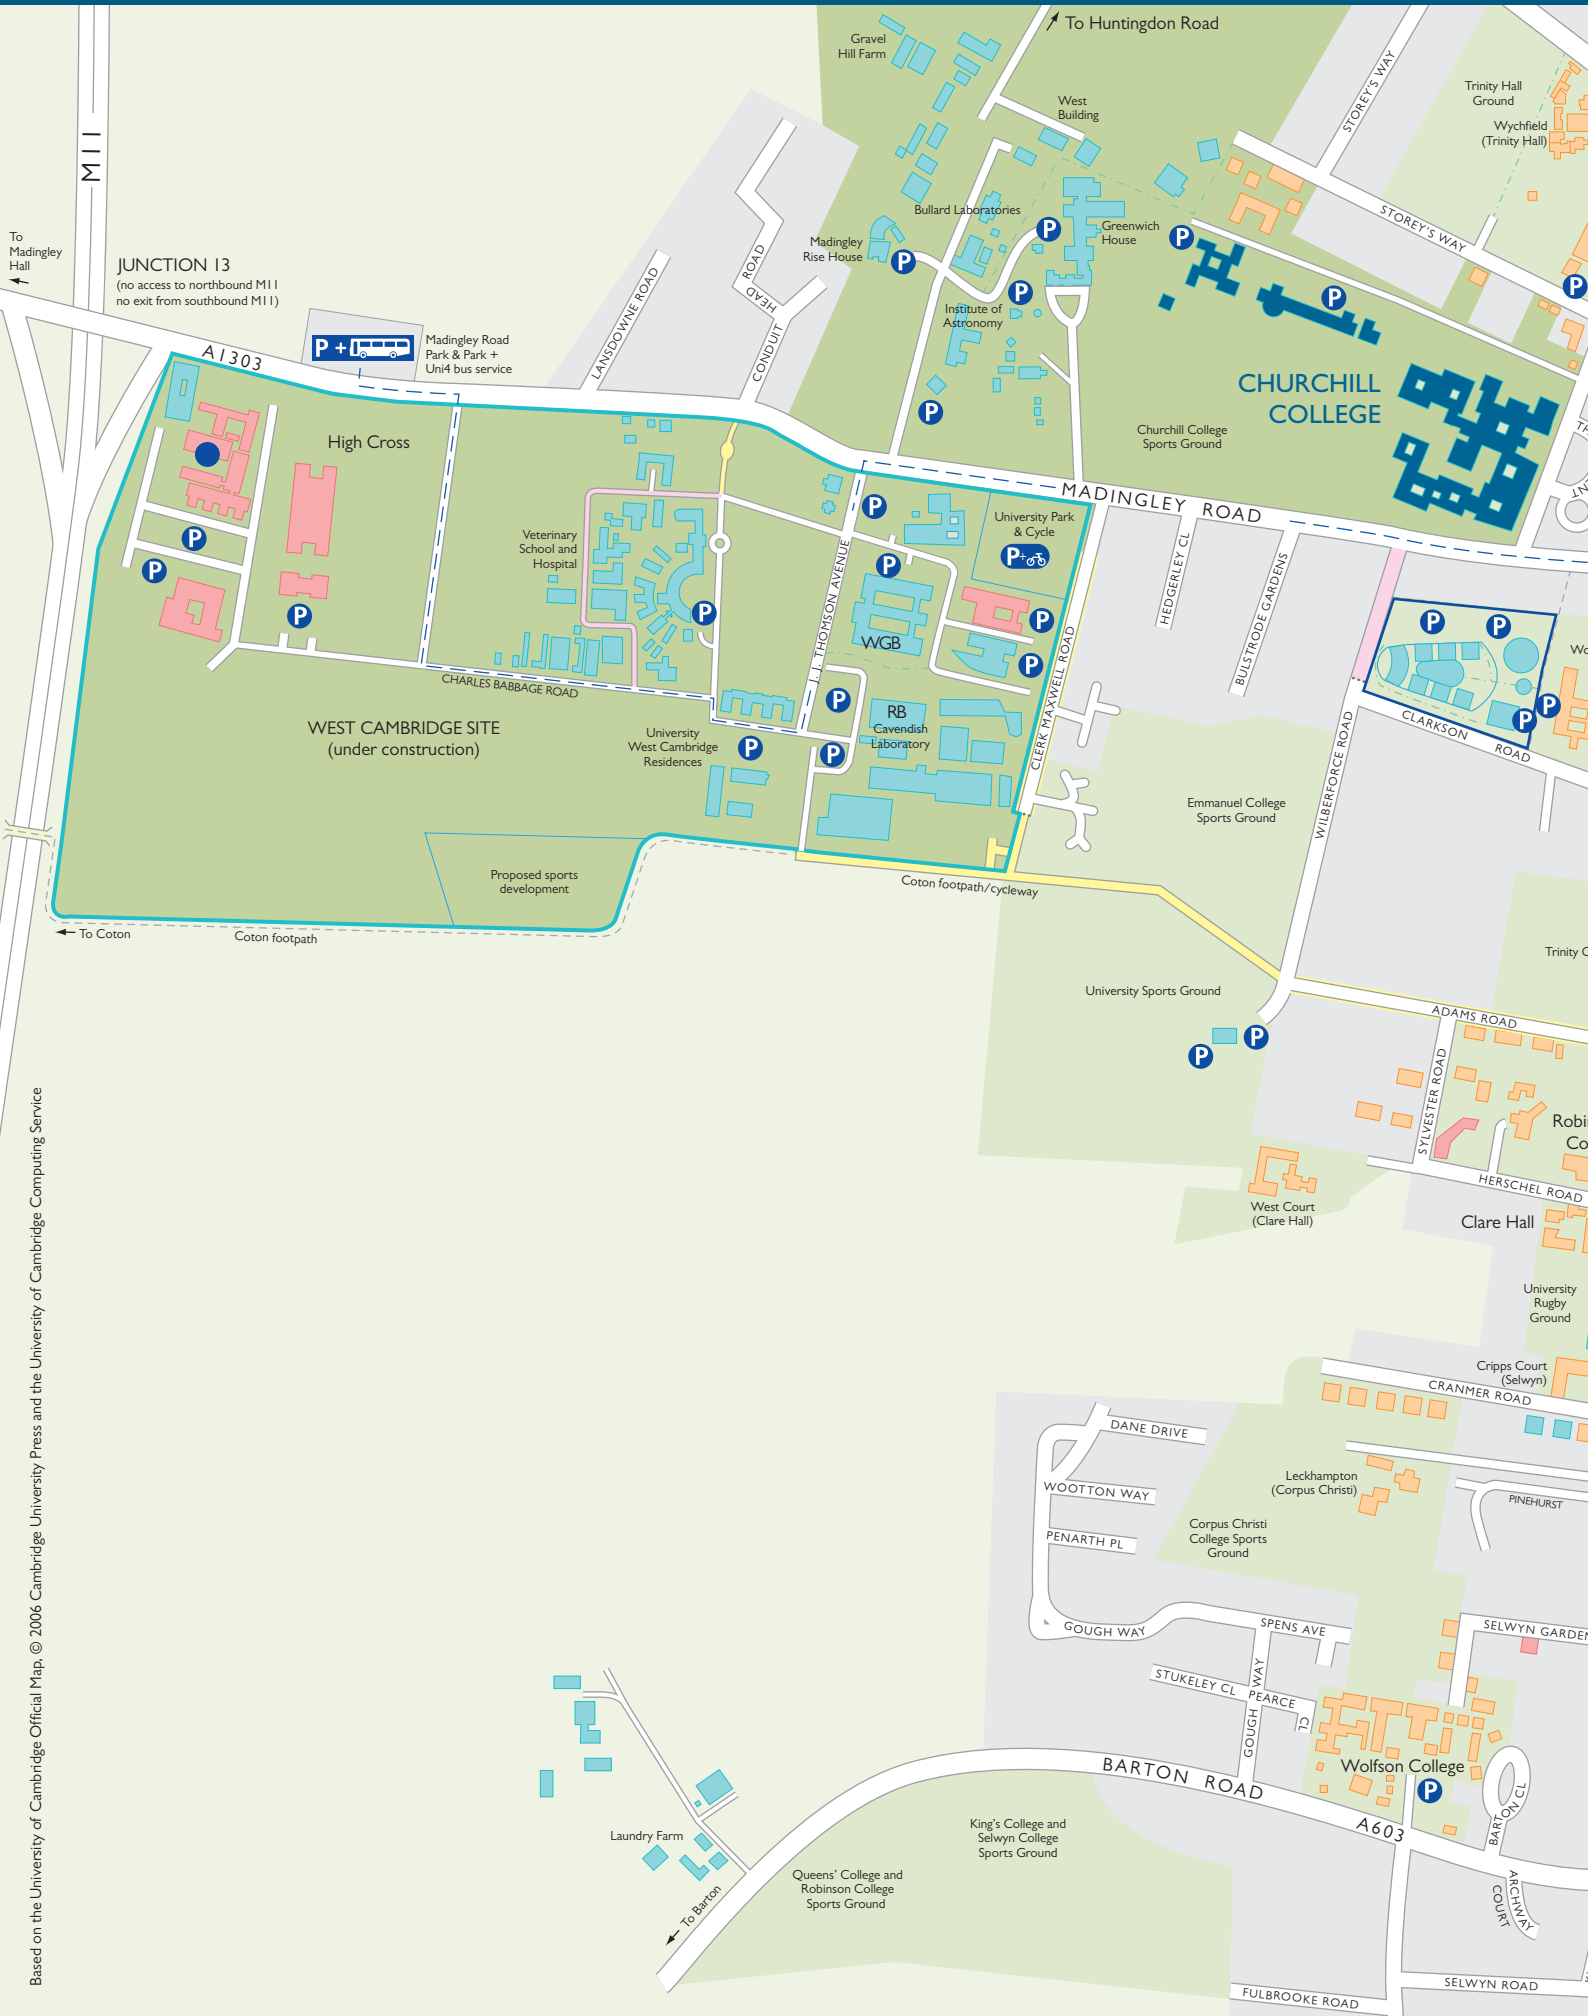

Conference centre

Wolfson Hall • Jock Colville Hall • Bevin Room • Wolfson Hall Foyer • Conference Organiser's Office • Seminar Room • Seminar Room

KEY

- microphone socket
- power socket
- telephone socket
- ▲ stairs up
- ♿ wheelchair accessible
- ▬ ramp

First floor

Dining Hall • Fellows' Dining Room • Club Room • Tizard Room

Ground floor

Concourse • Cockcroft Room • Seminar Room 2 • Bar • Loading bay • Porters' Lodge

Cambridge City

Flat walk from Churchill College to historic city centre • 15 minutes

Cambridge City

TO STATION
HOMERTON COLLEGE
CAMBRIDGE UNIVERSITY PRESS