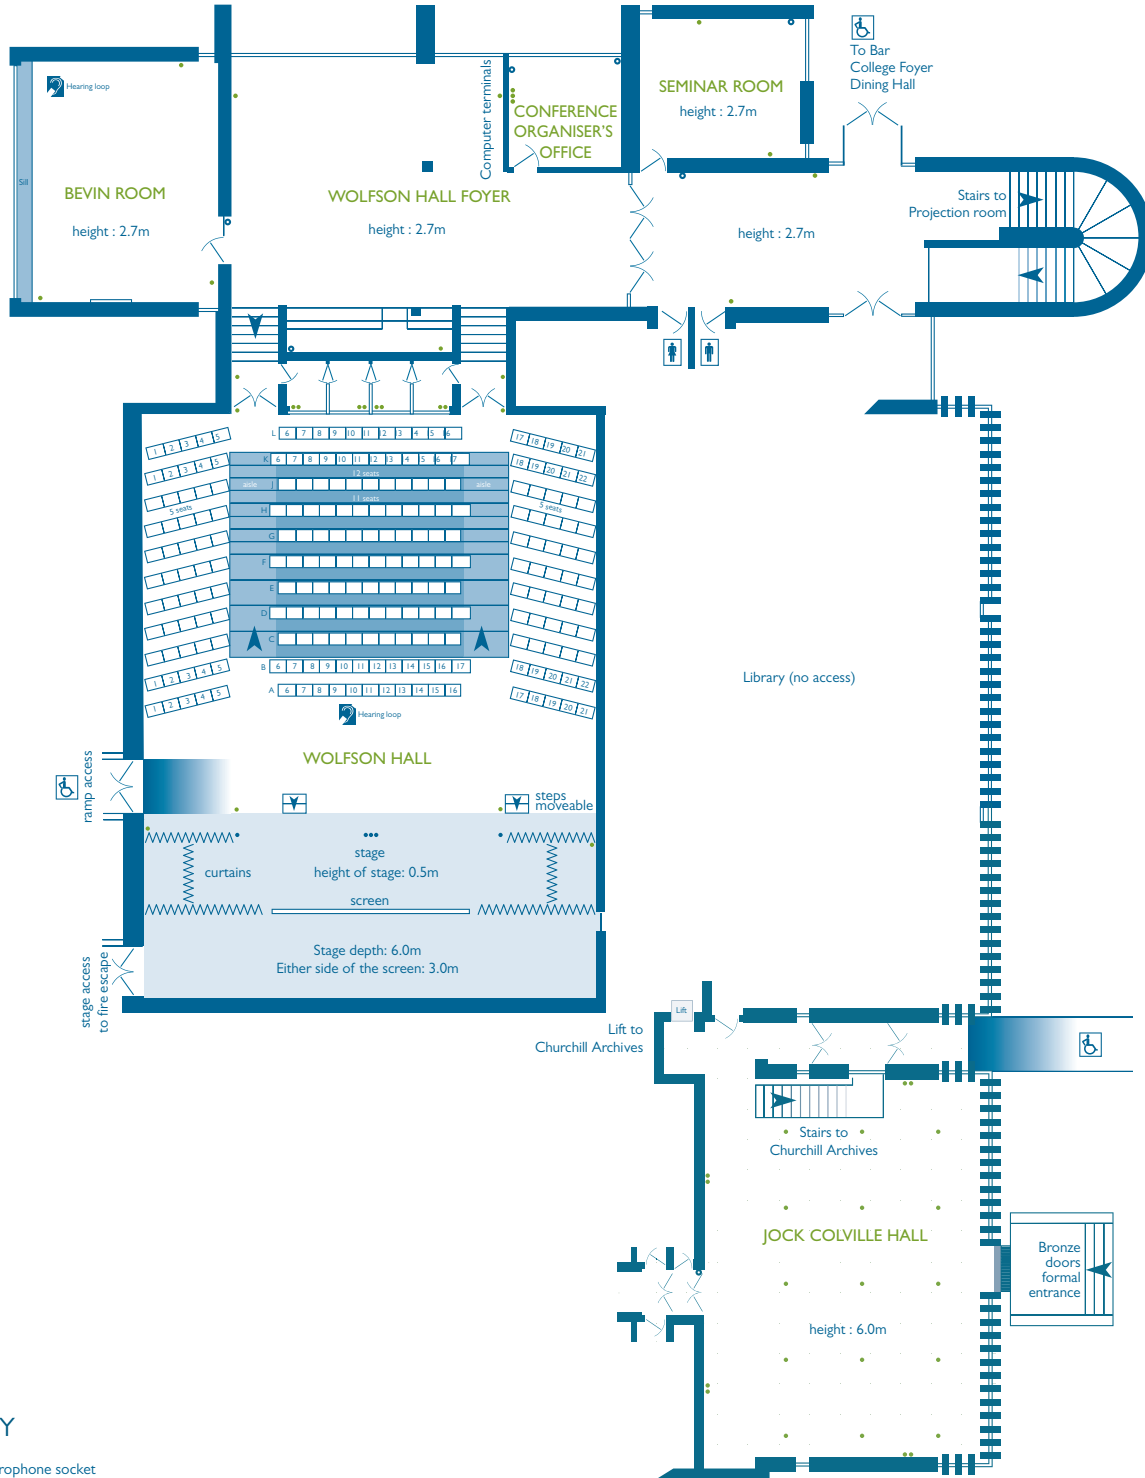

Conference centre

Wolfson Hall • Jock Colville Hall • Bevin Room • Wolfson Hall Foyer • Conference Organiser's Office • Seminar Room • Seminar Room

KEY

- microphone socket
- power socket
- telephone socket
- ▲ stairs up
- ♿ wheelchair accessible
- ▬ ramp

First floor

Dining Hall • Fellows' Dining Room • Club Room • Tizard Room

Ground floor

Concourse • Cockcroft Room • Seminar Room 2 • Bar • Loading bay • Porters' Lodge

Cambridge City

Flat walk from Churchill College to historic city centre • 15 minutes