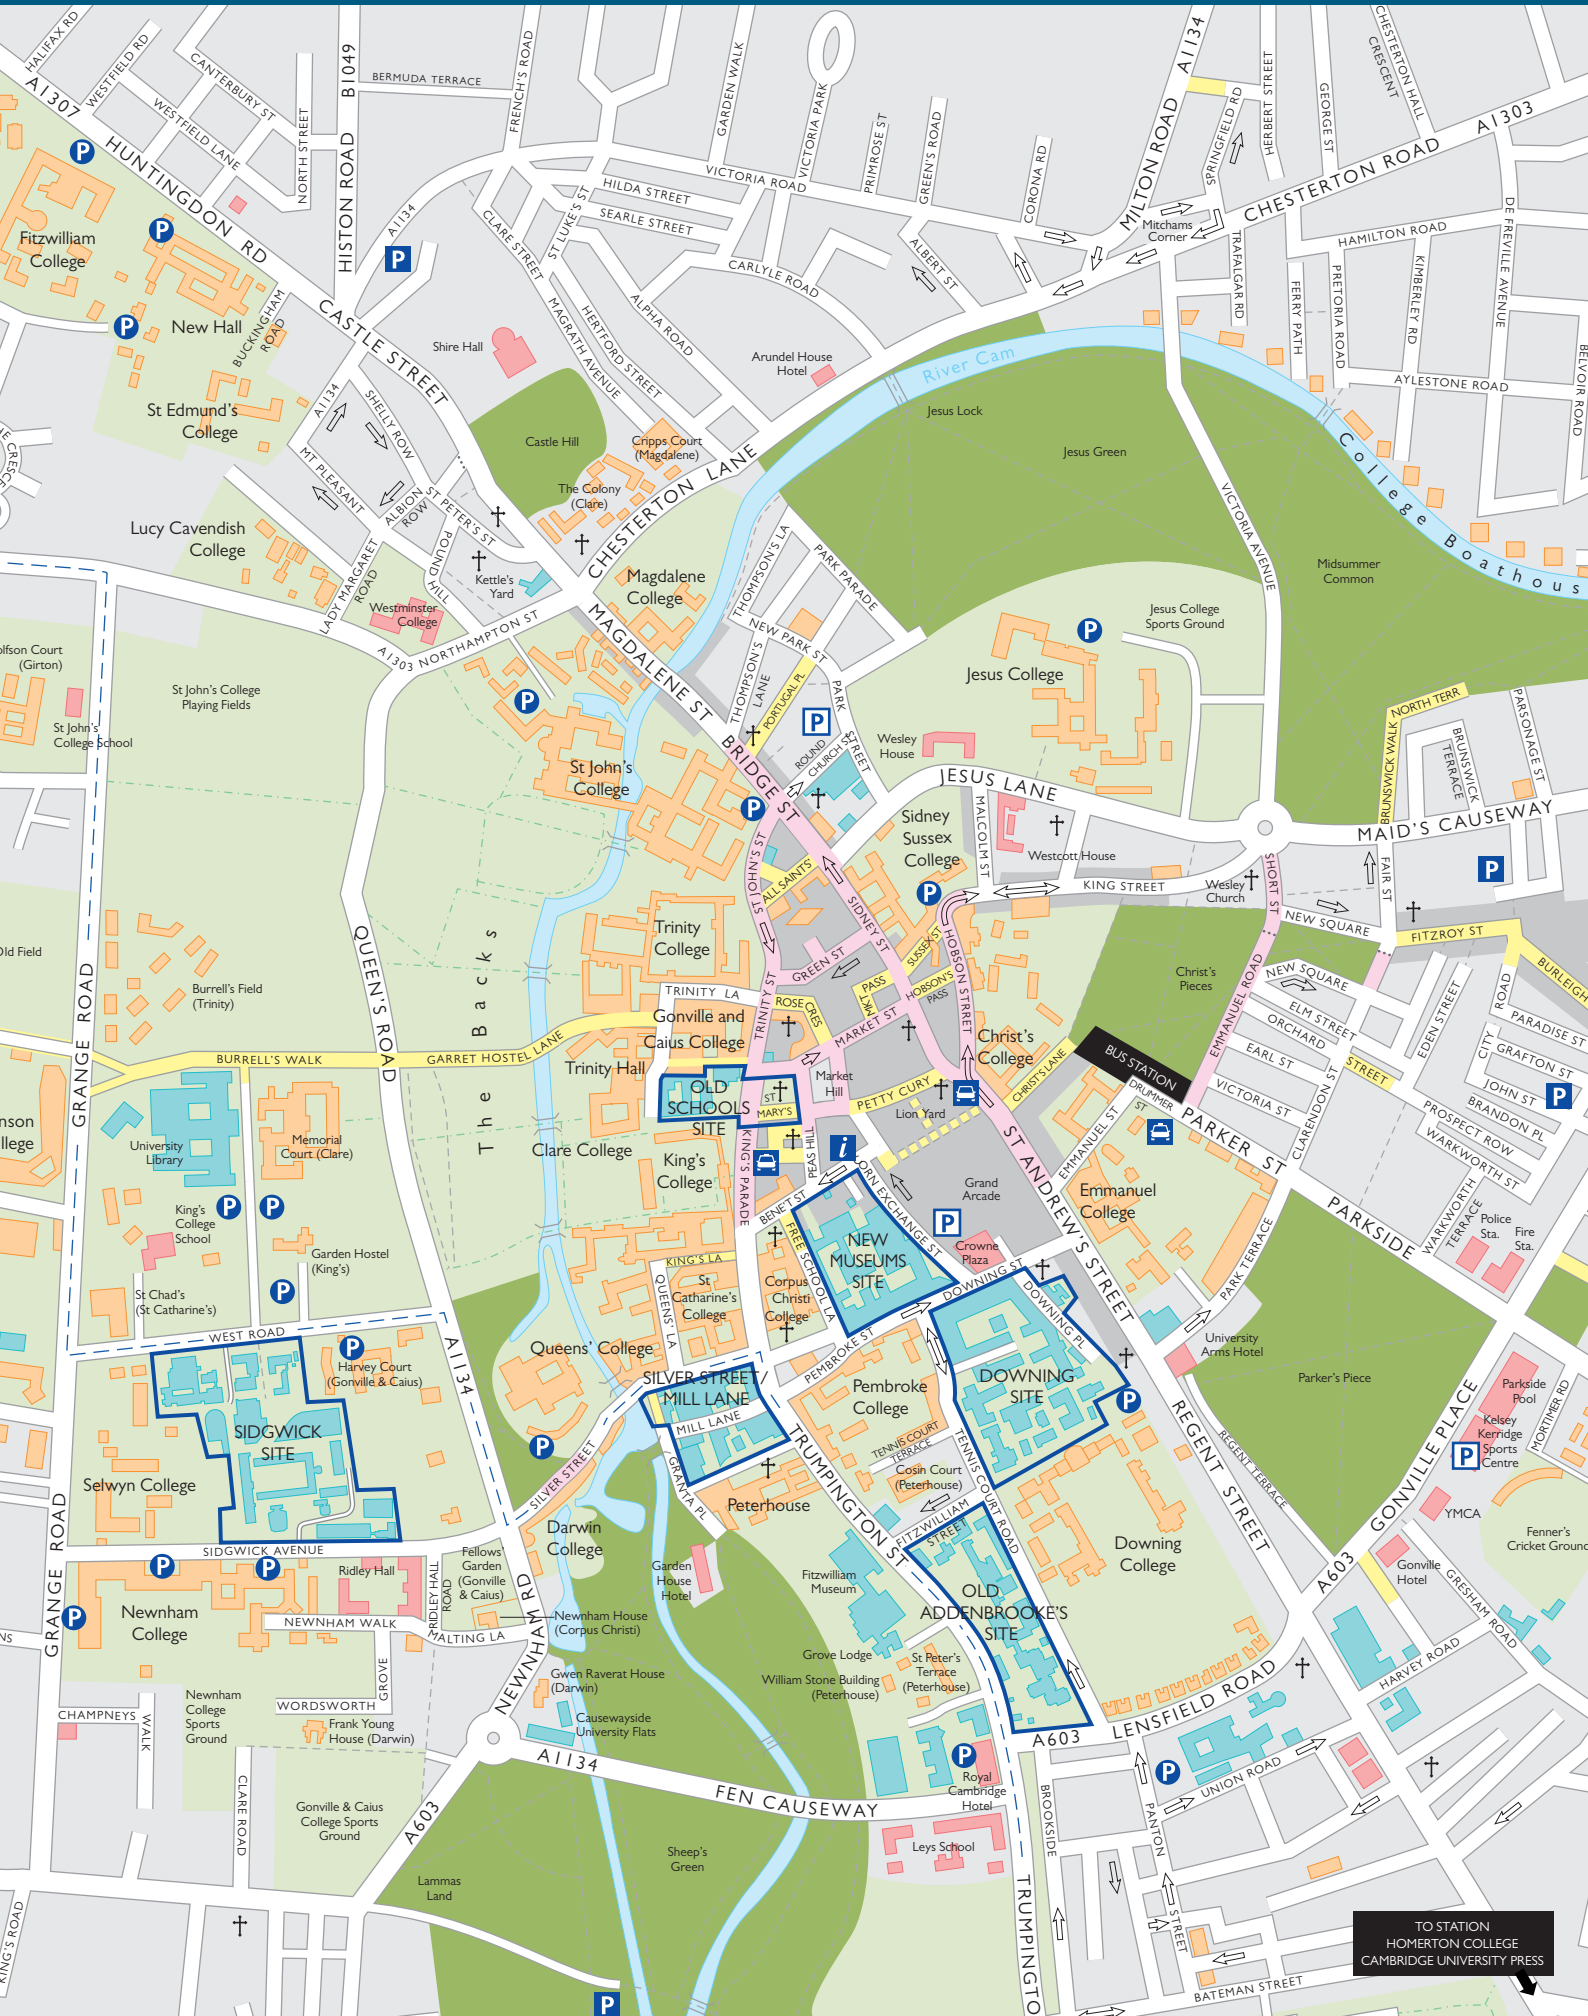

First floor

Dining Hall • Fellows' Dining Room • Club Room • Tizard Room

Ground floor

Concourse • Cockcroft Room • Seminar Room 2 • Bar • Loading bay • Porters' Lodge

Cambridge City

Flat walk from Churchill College to historic city centre • 15 minutes

Cambridge City

TO STATION
HOMERTON COLLEGE
CAMBRIDGE UNIVERSITY PRESS