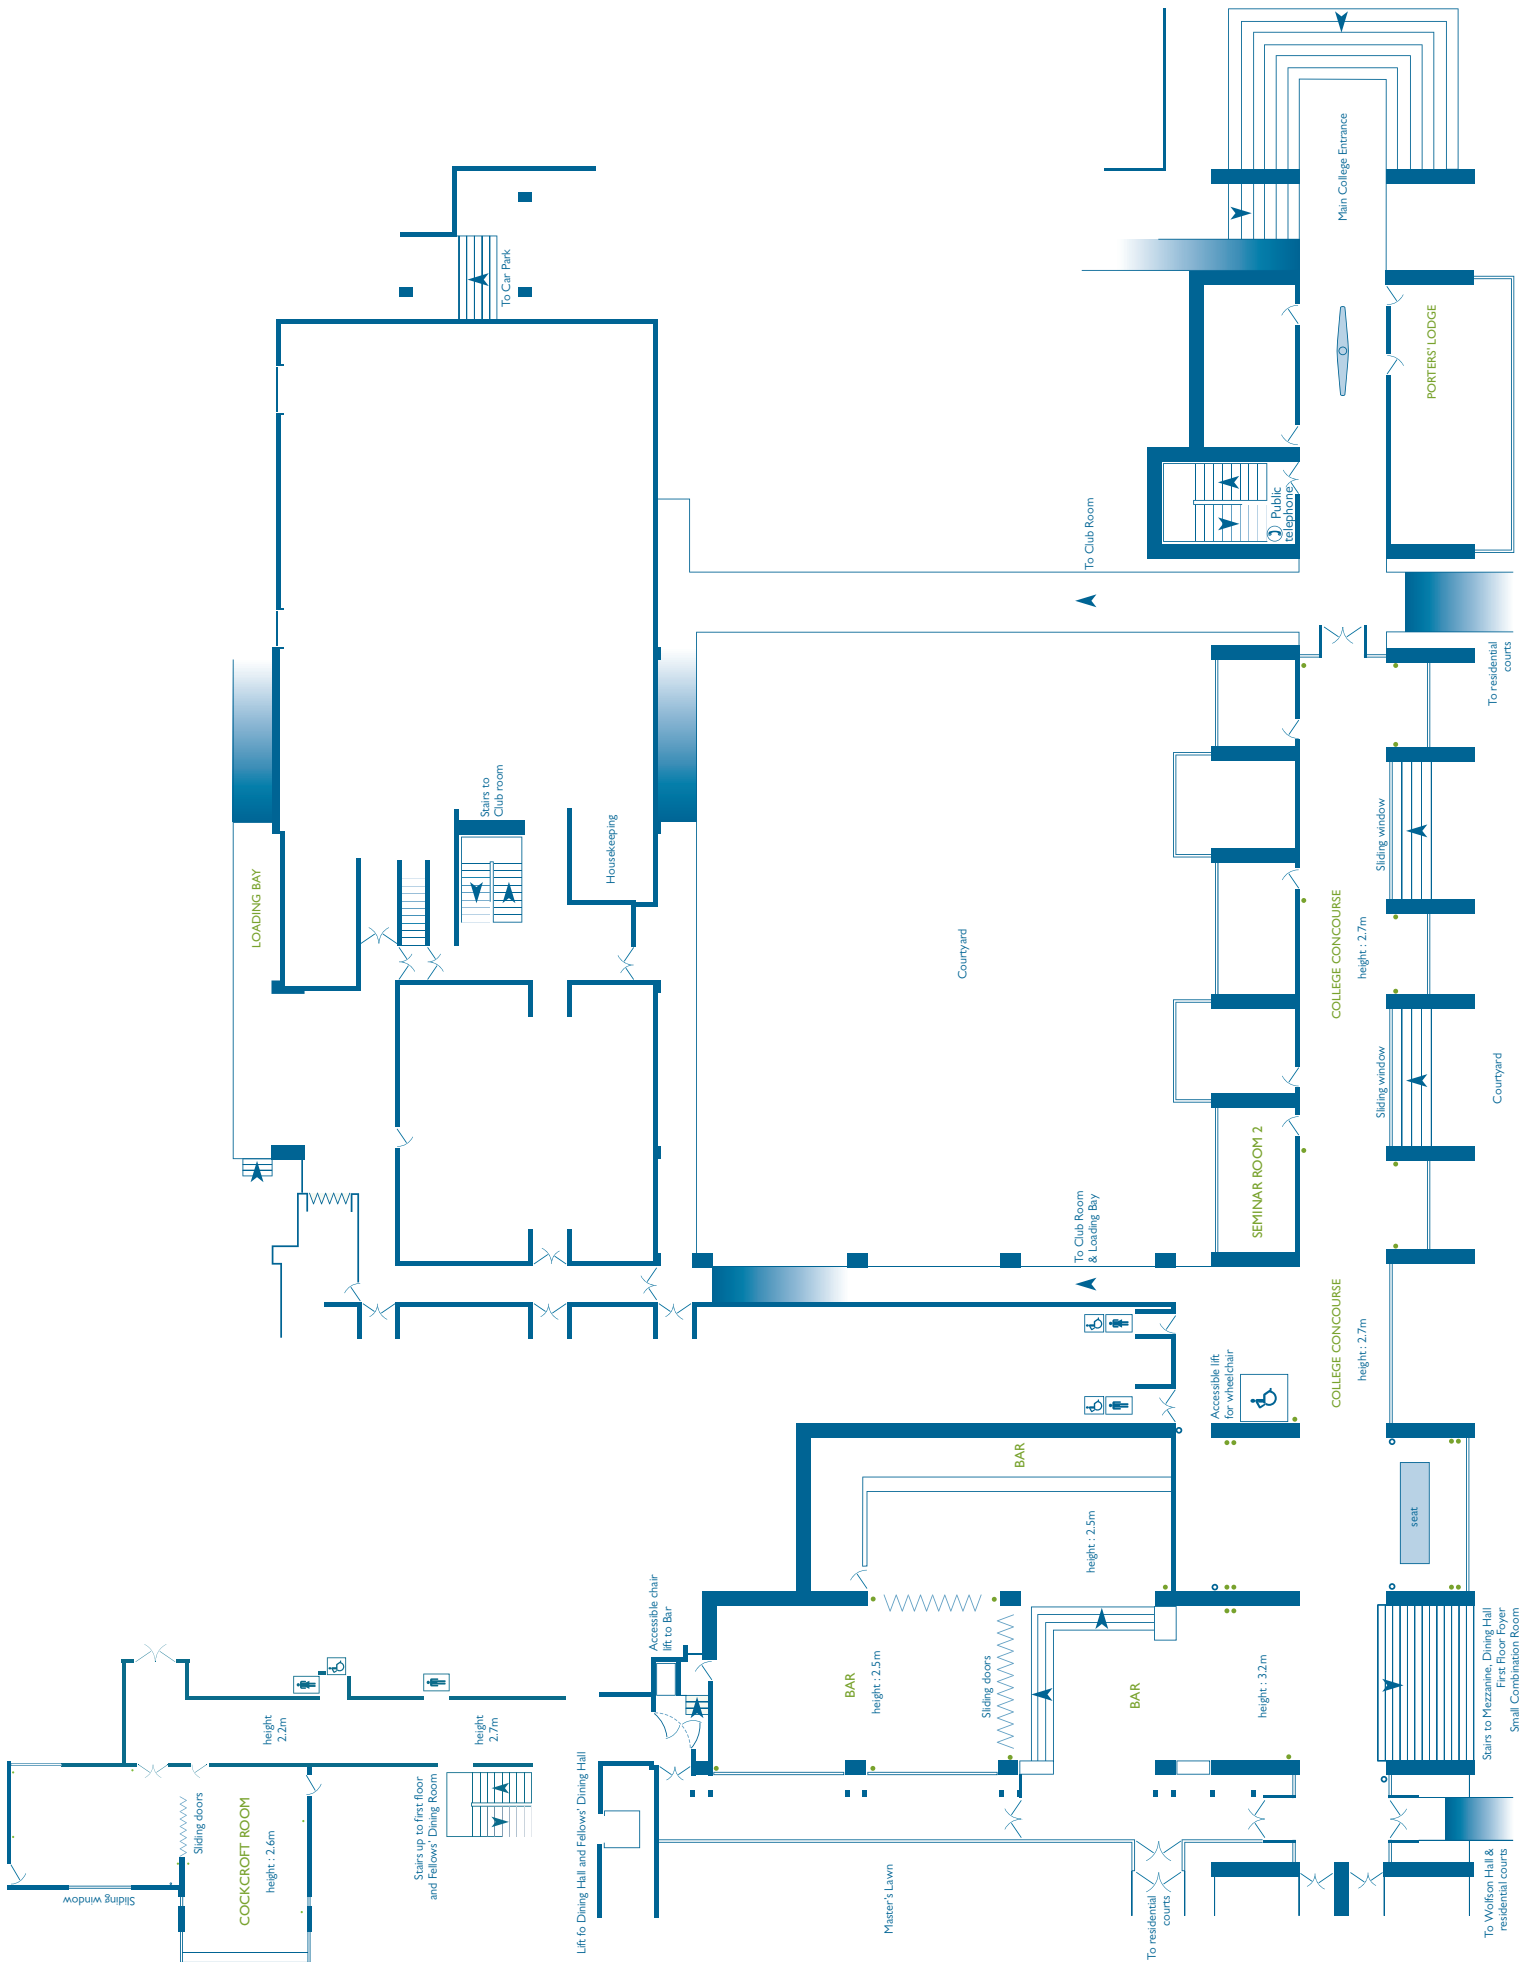

Conference centre

Wolfson Hall • Jock Colville Hall • Bevin Room • Wolfson Hall Foyer • Conference Organiser's Office • Seminar Room • Seminar Room

KEY

- microphone socket
- power socket
- telephone socket
- ▲ stairs up
- ♿ wheelchair accessible
- ▬ ramp

First floor

Dining Hall • Fellows' Dining Room • Club Room • Tizard Room

Ground floor

Concourse • Cockcroft Room • Seminar Room 2 • Bar • Loading bay • Porters' Lodge

Cambridge City

Flat walk from Churchill College to historic city centre • 15 minutes