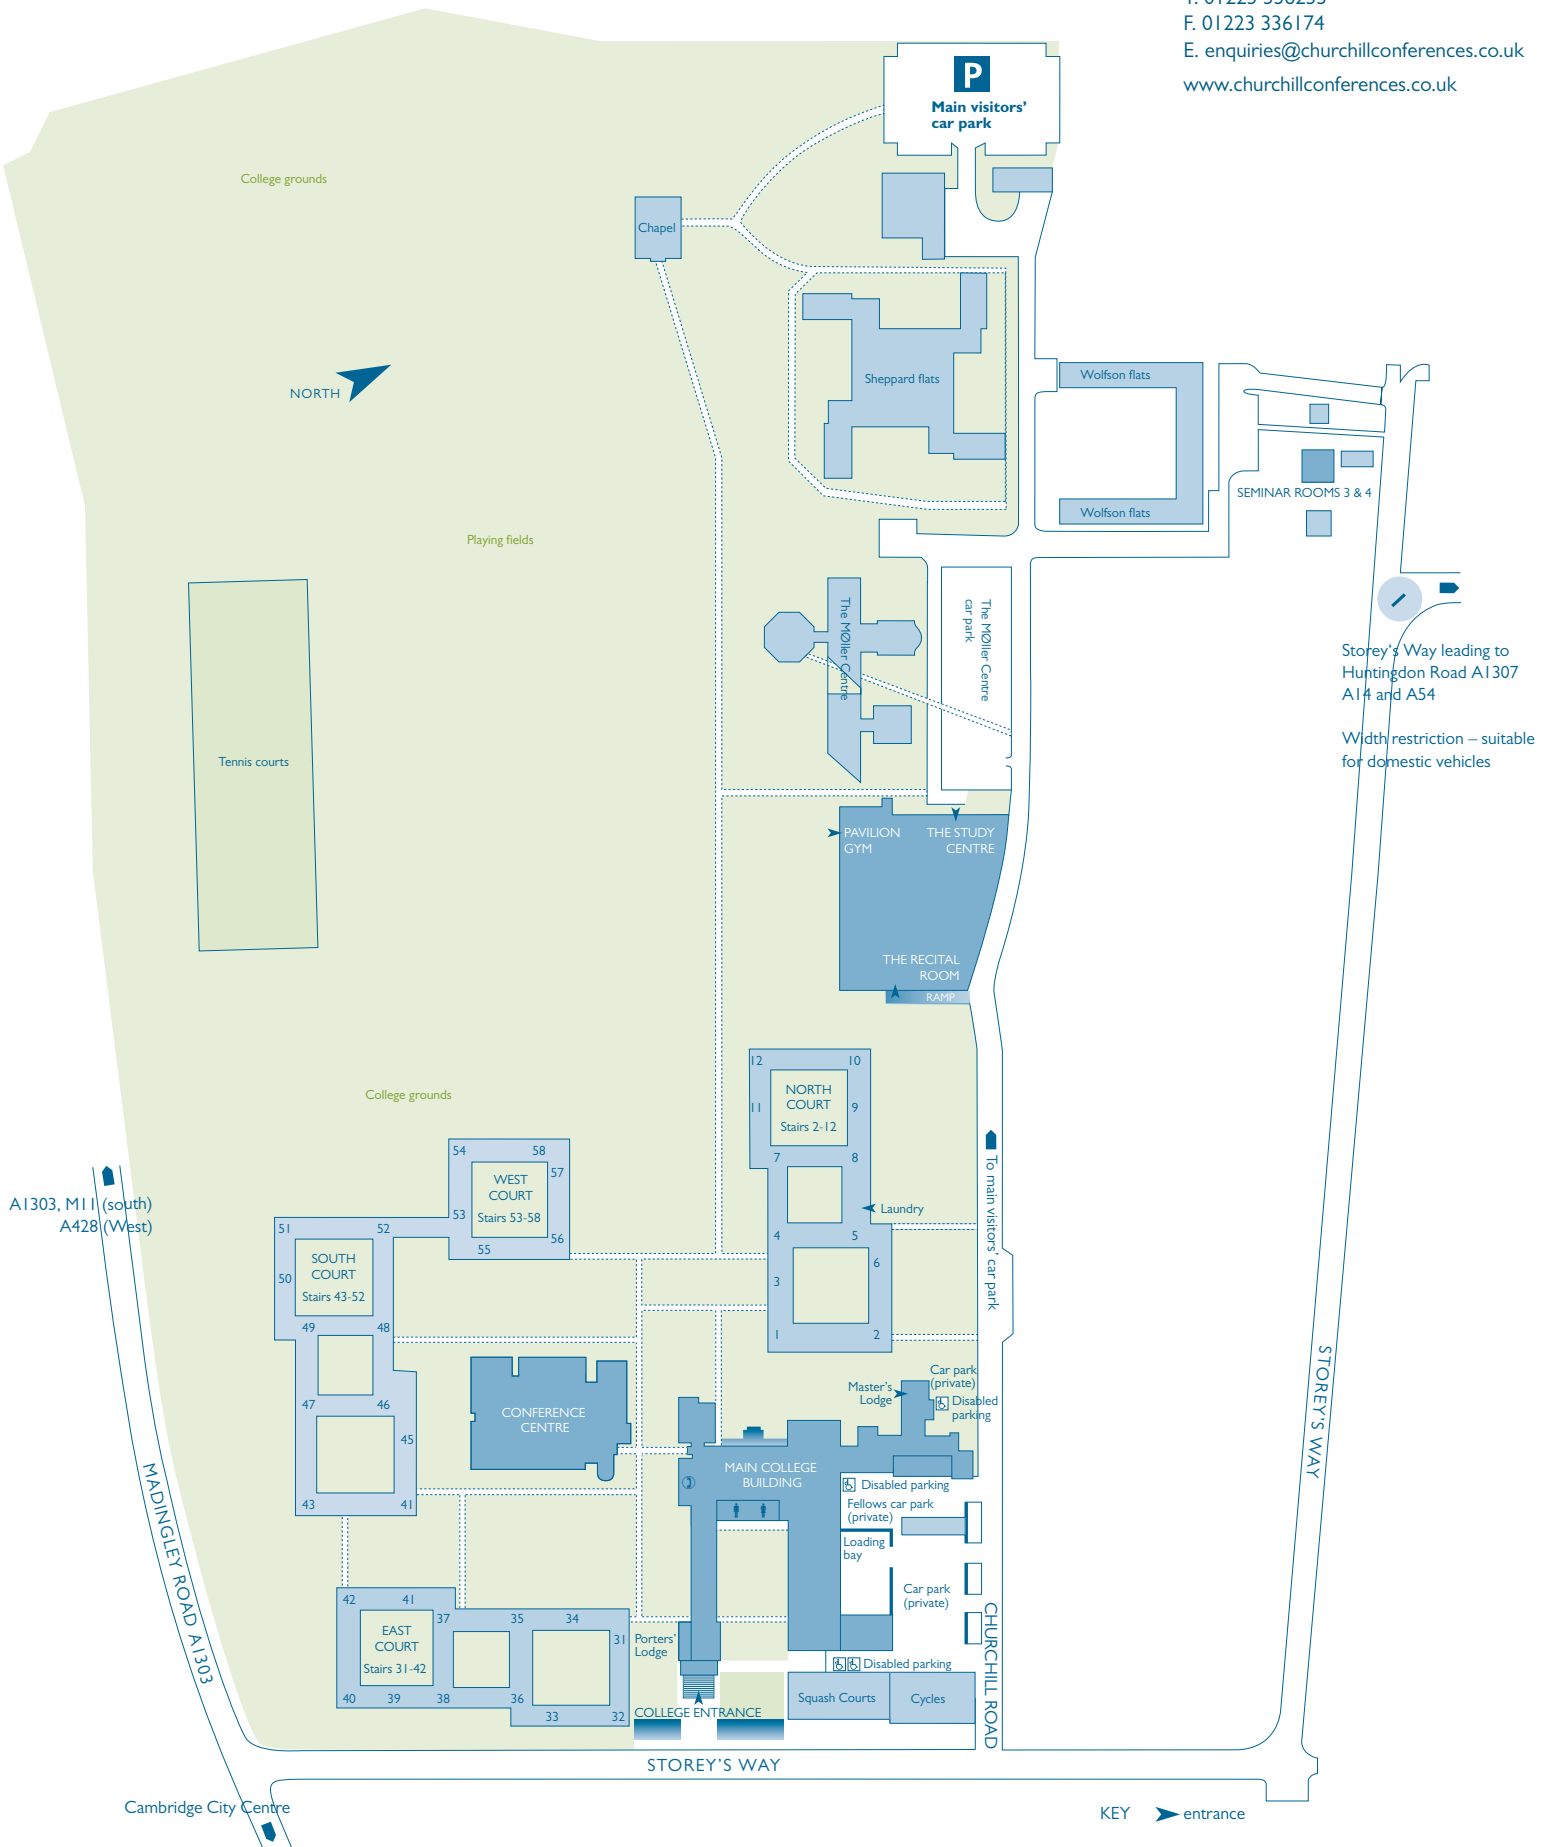

Churchill Conferences Limited
Storey's Way
Cambridge CB3 0DS
T. 01223 336233
F. 01223 336174
E. enquiries@churchillconferences.co.uk
www.churchillconferences.co.uk

Storey's Way leading to Huntingdon Road A1307 A14 and A54
Width restriction – suitable for domestic vehicles